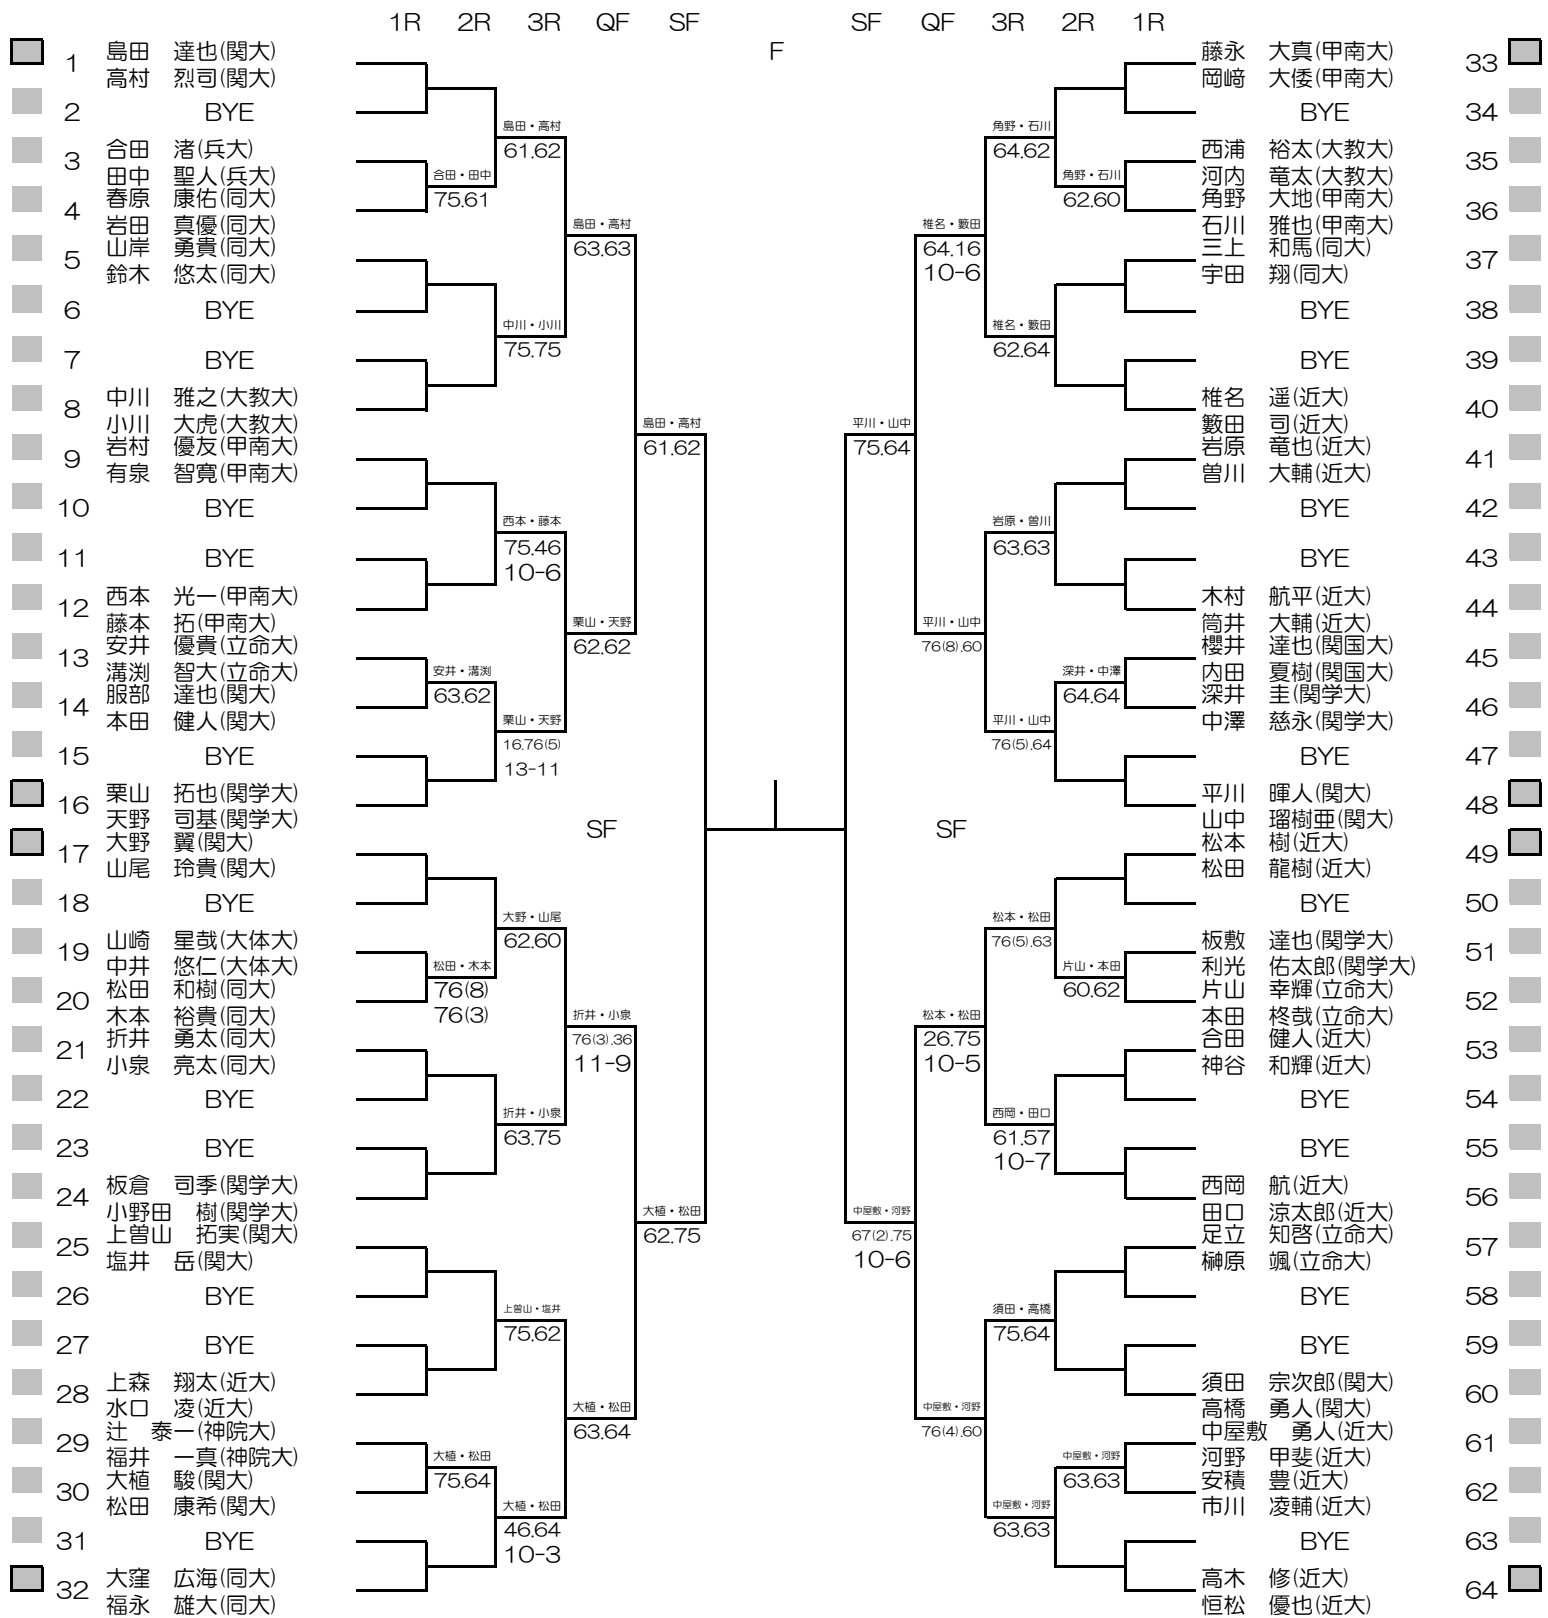

2019年度関西学生春季テニストーナメント

MEN'S MAIN DRAW DOUBLES

2019/5/26~6/1

新テニスセンター