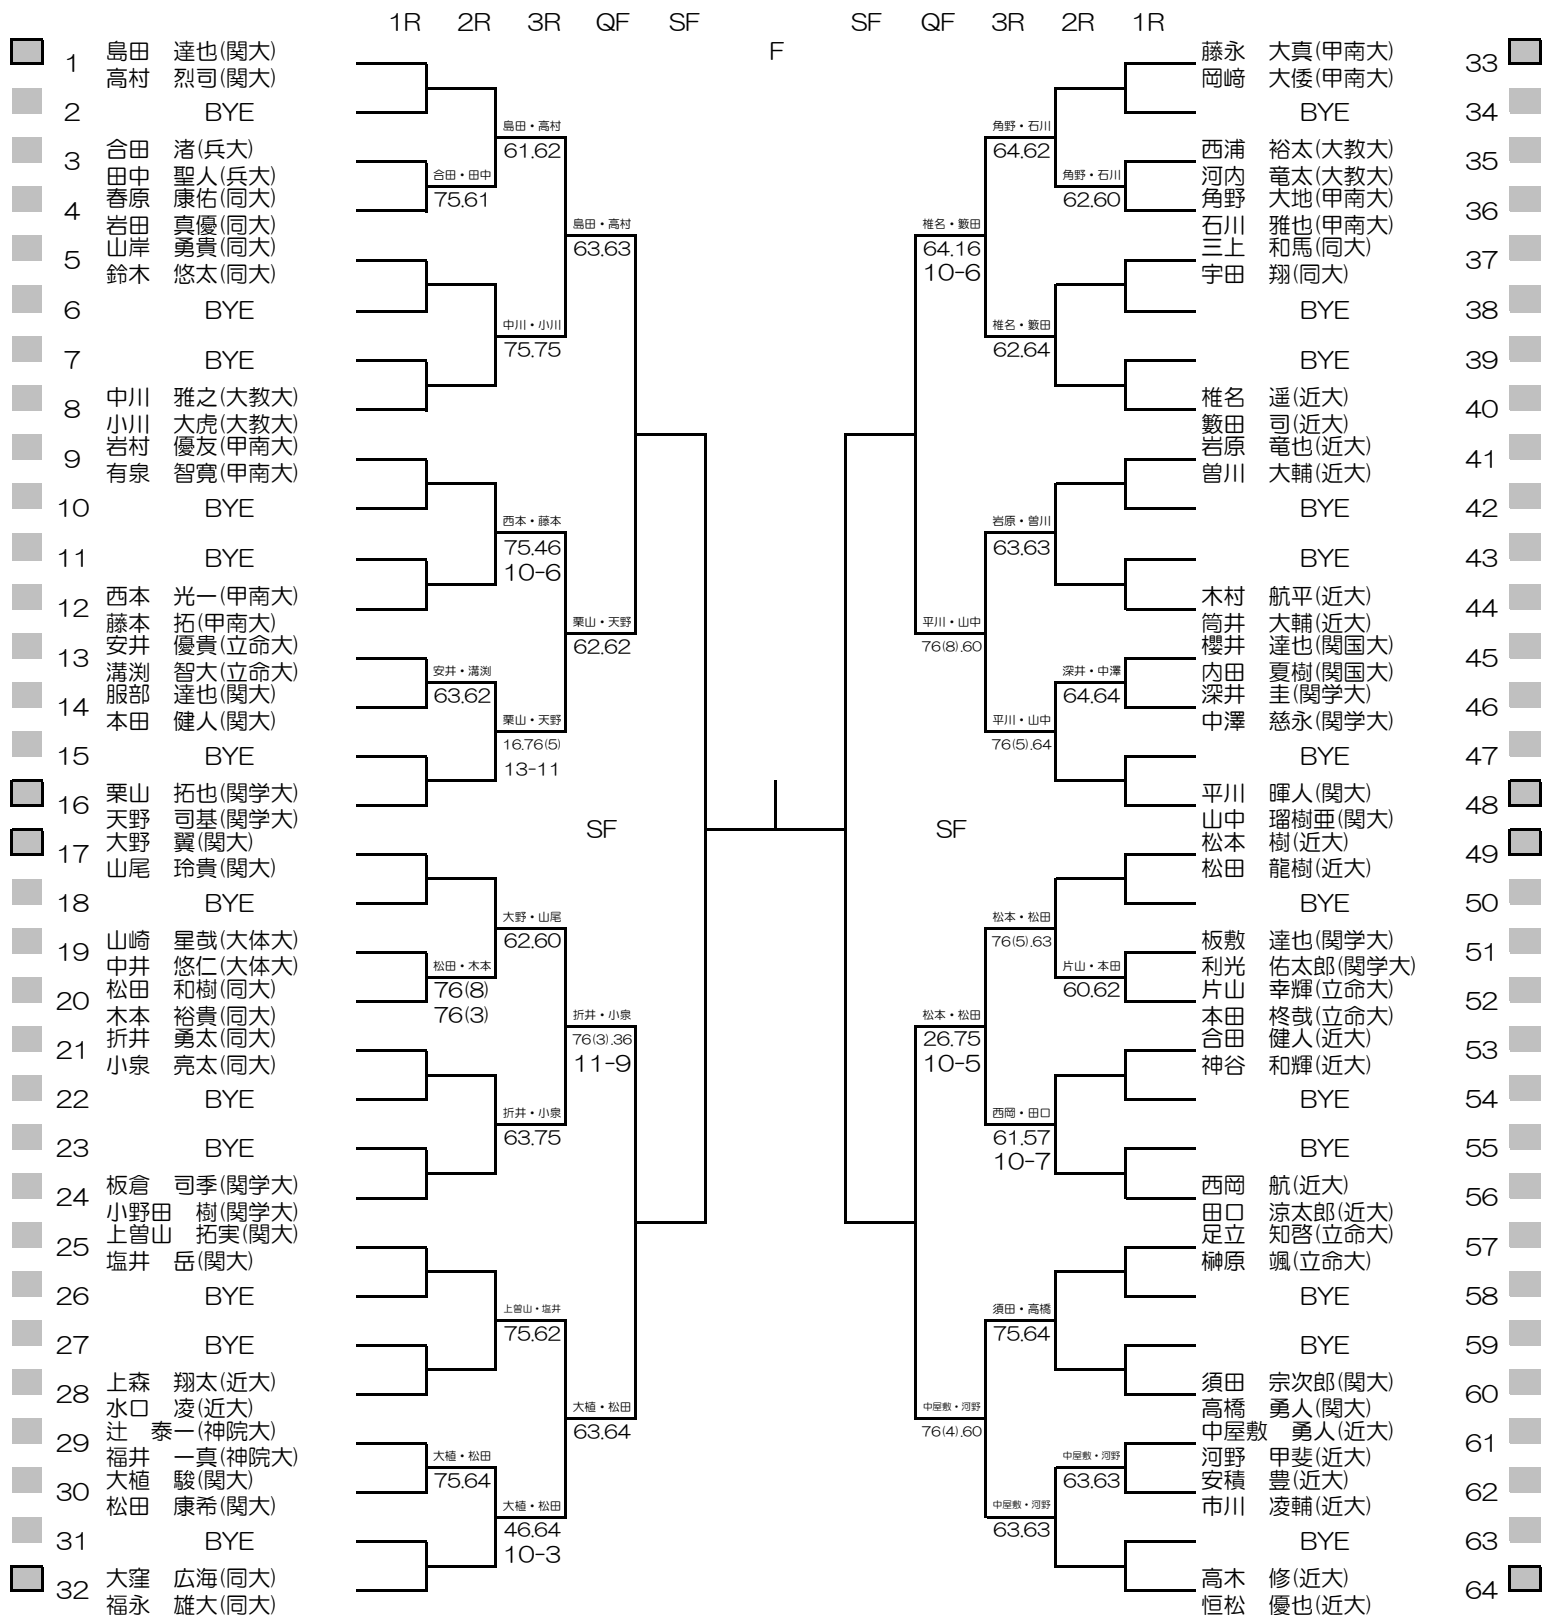

2019年度関西学生春季テニストーナメント

MEN'S MAIN DRAW DOUBLES

2019/5/26~6/1

新テニスセンター