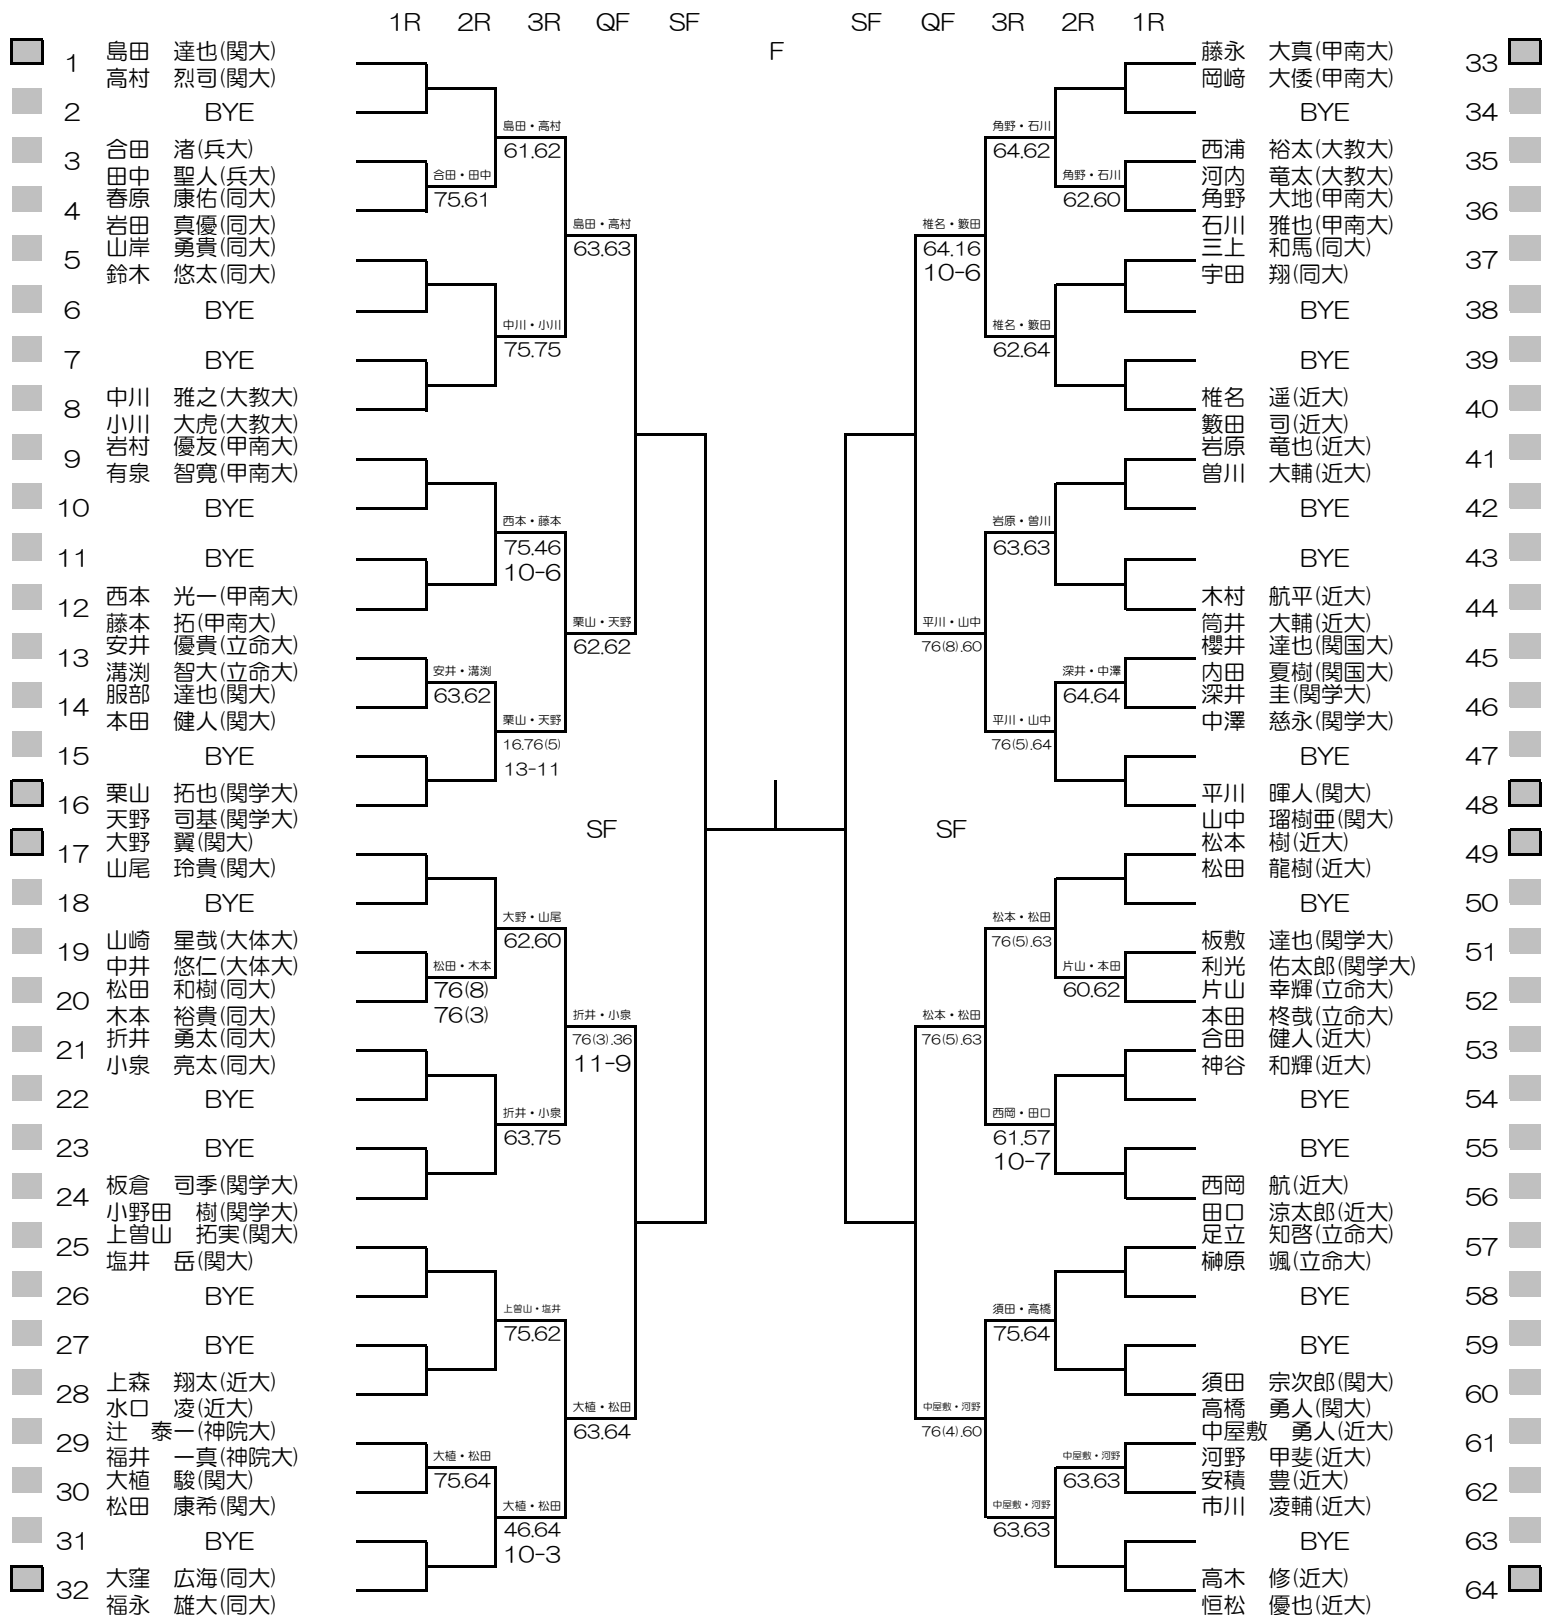

2019年度関西学生春季テニストーナメント

MEN'S MAIN DRAW DOUBLES

2019/5/26~6/1

新テニスセンター