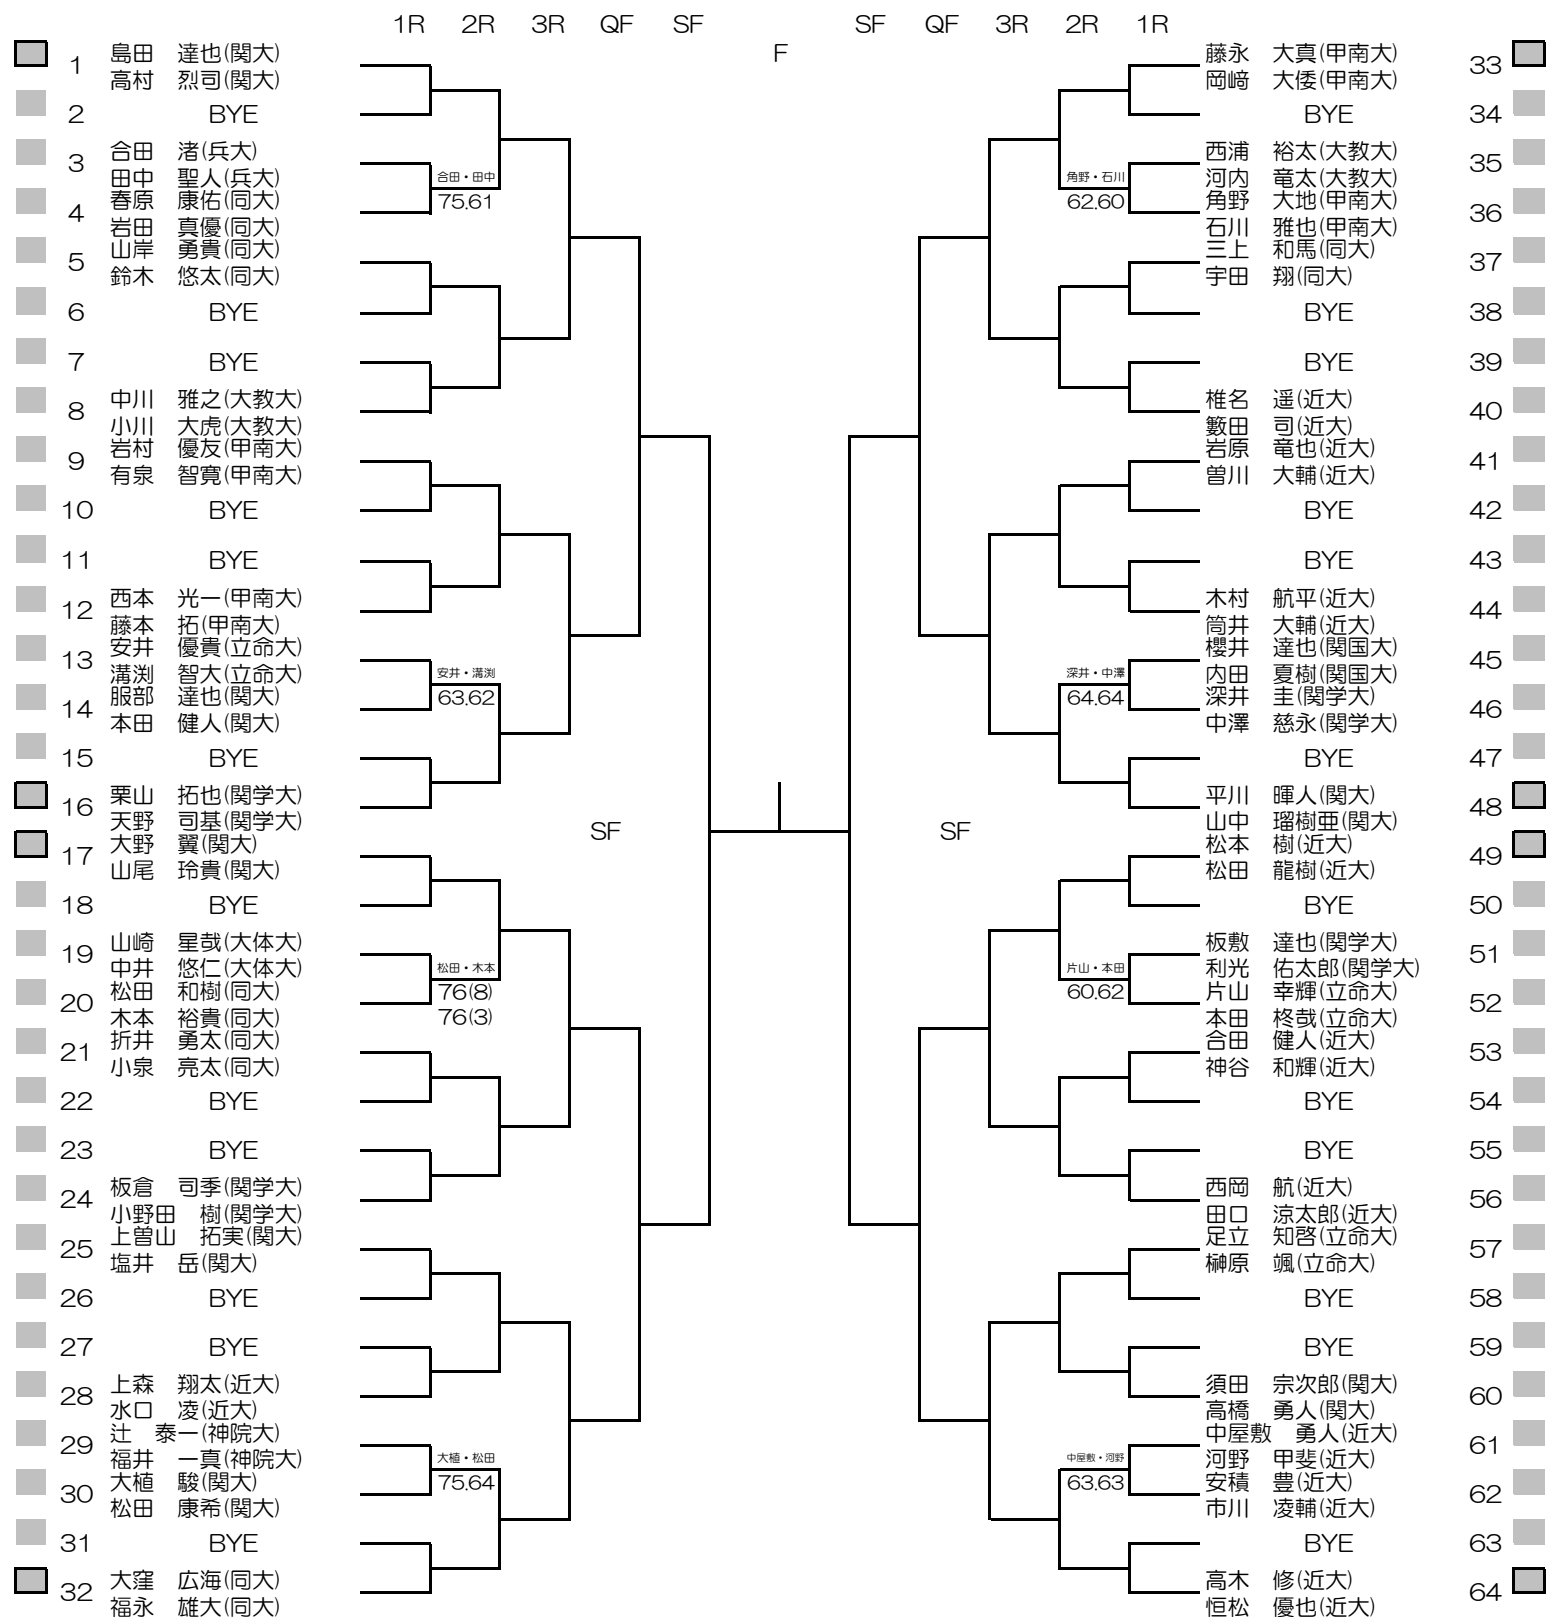

2019年度関西学生春季テニストーナメント

MEN'S MAIN DRAW DOUBLES

2019/5/26~6/1

新テニスセンター