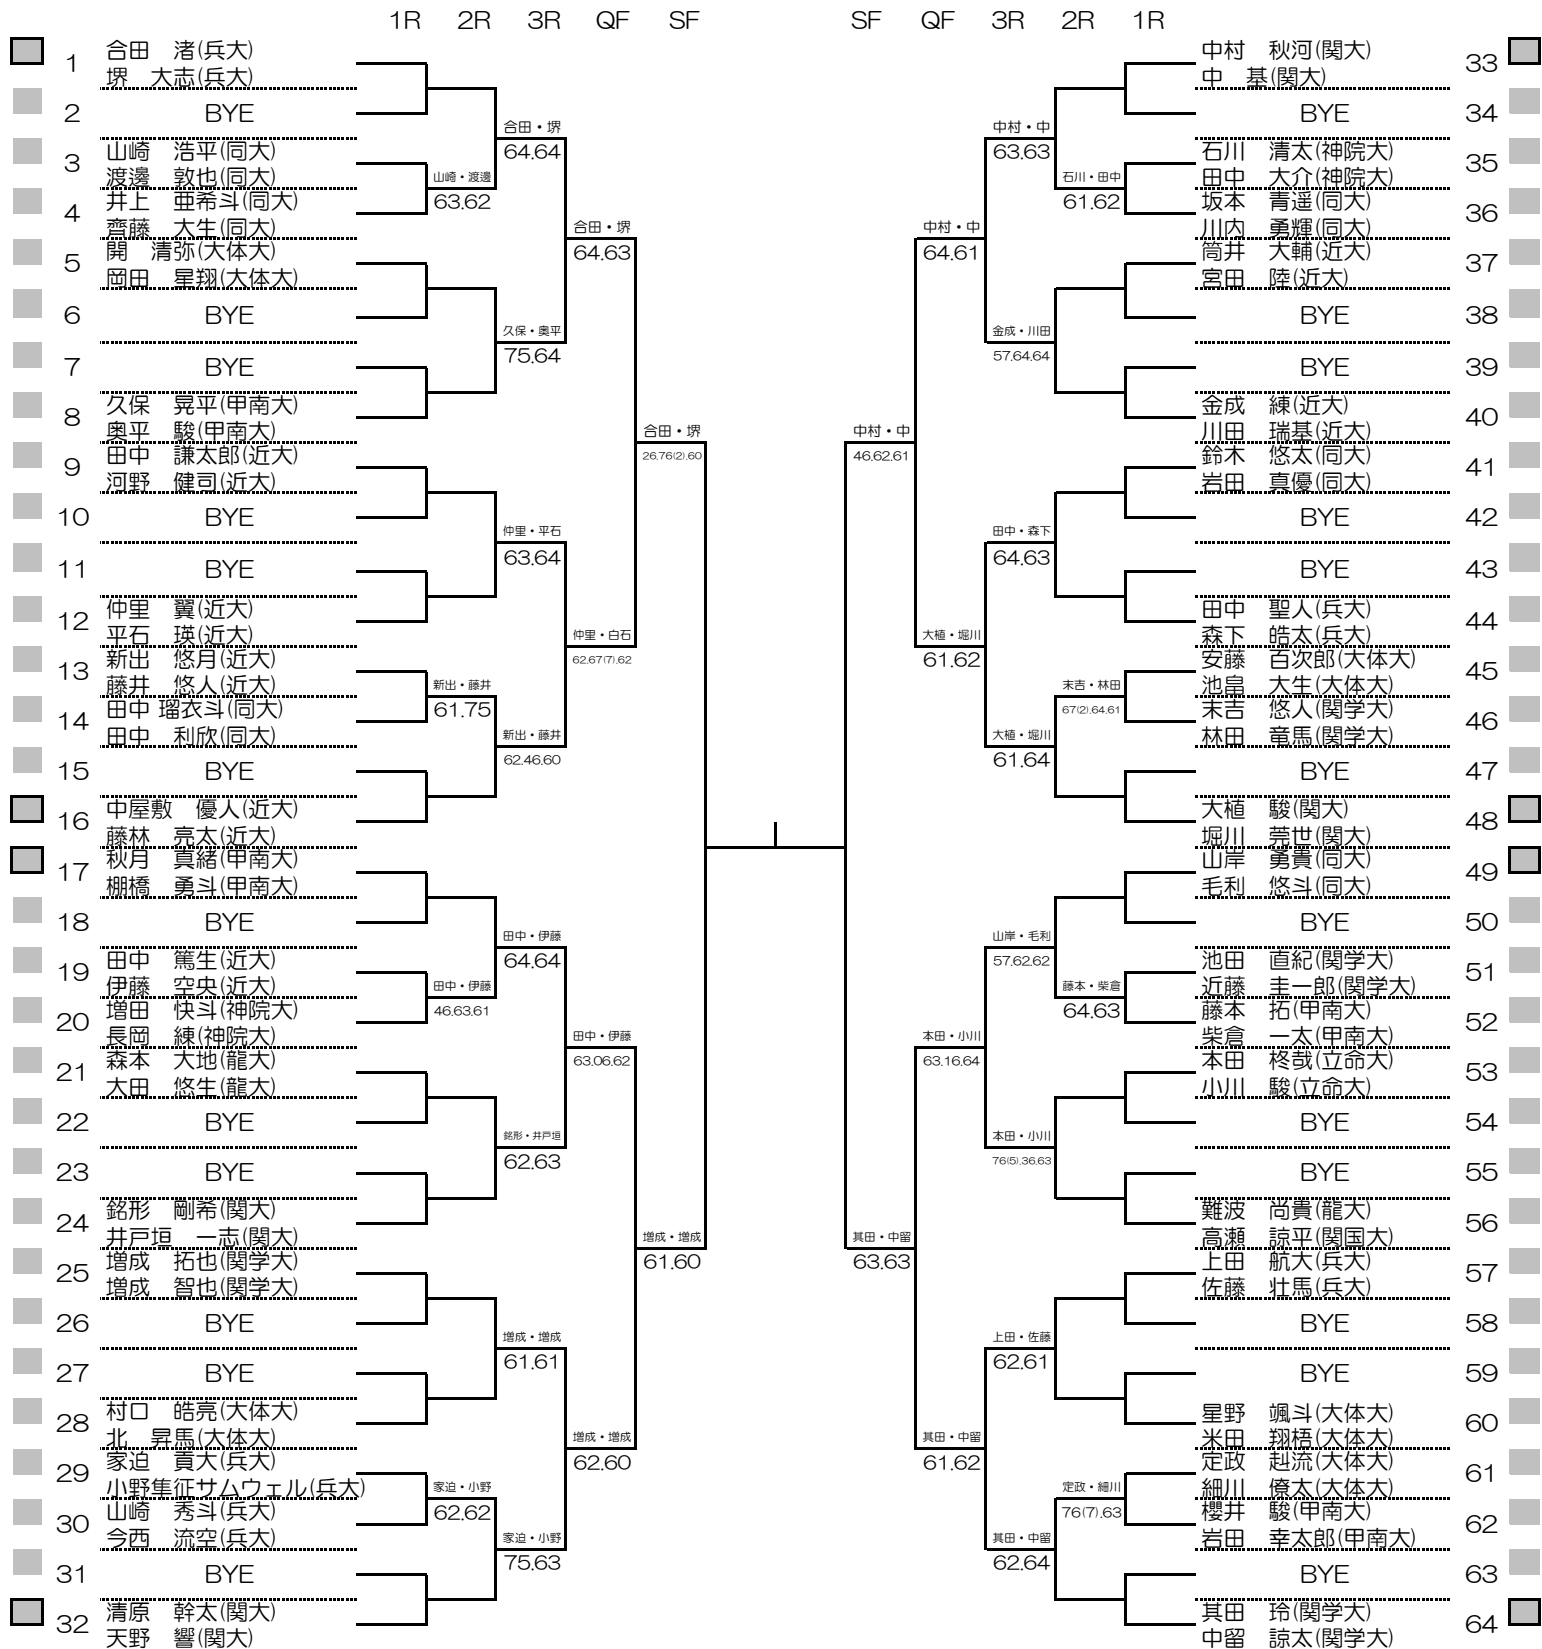

2021年度関西学生新進テニストーナメント

MEN'S MAIN DRAW DOUBLES

2022/3/1~8

万博テニスガーデン