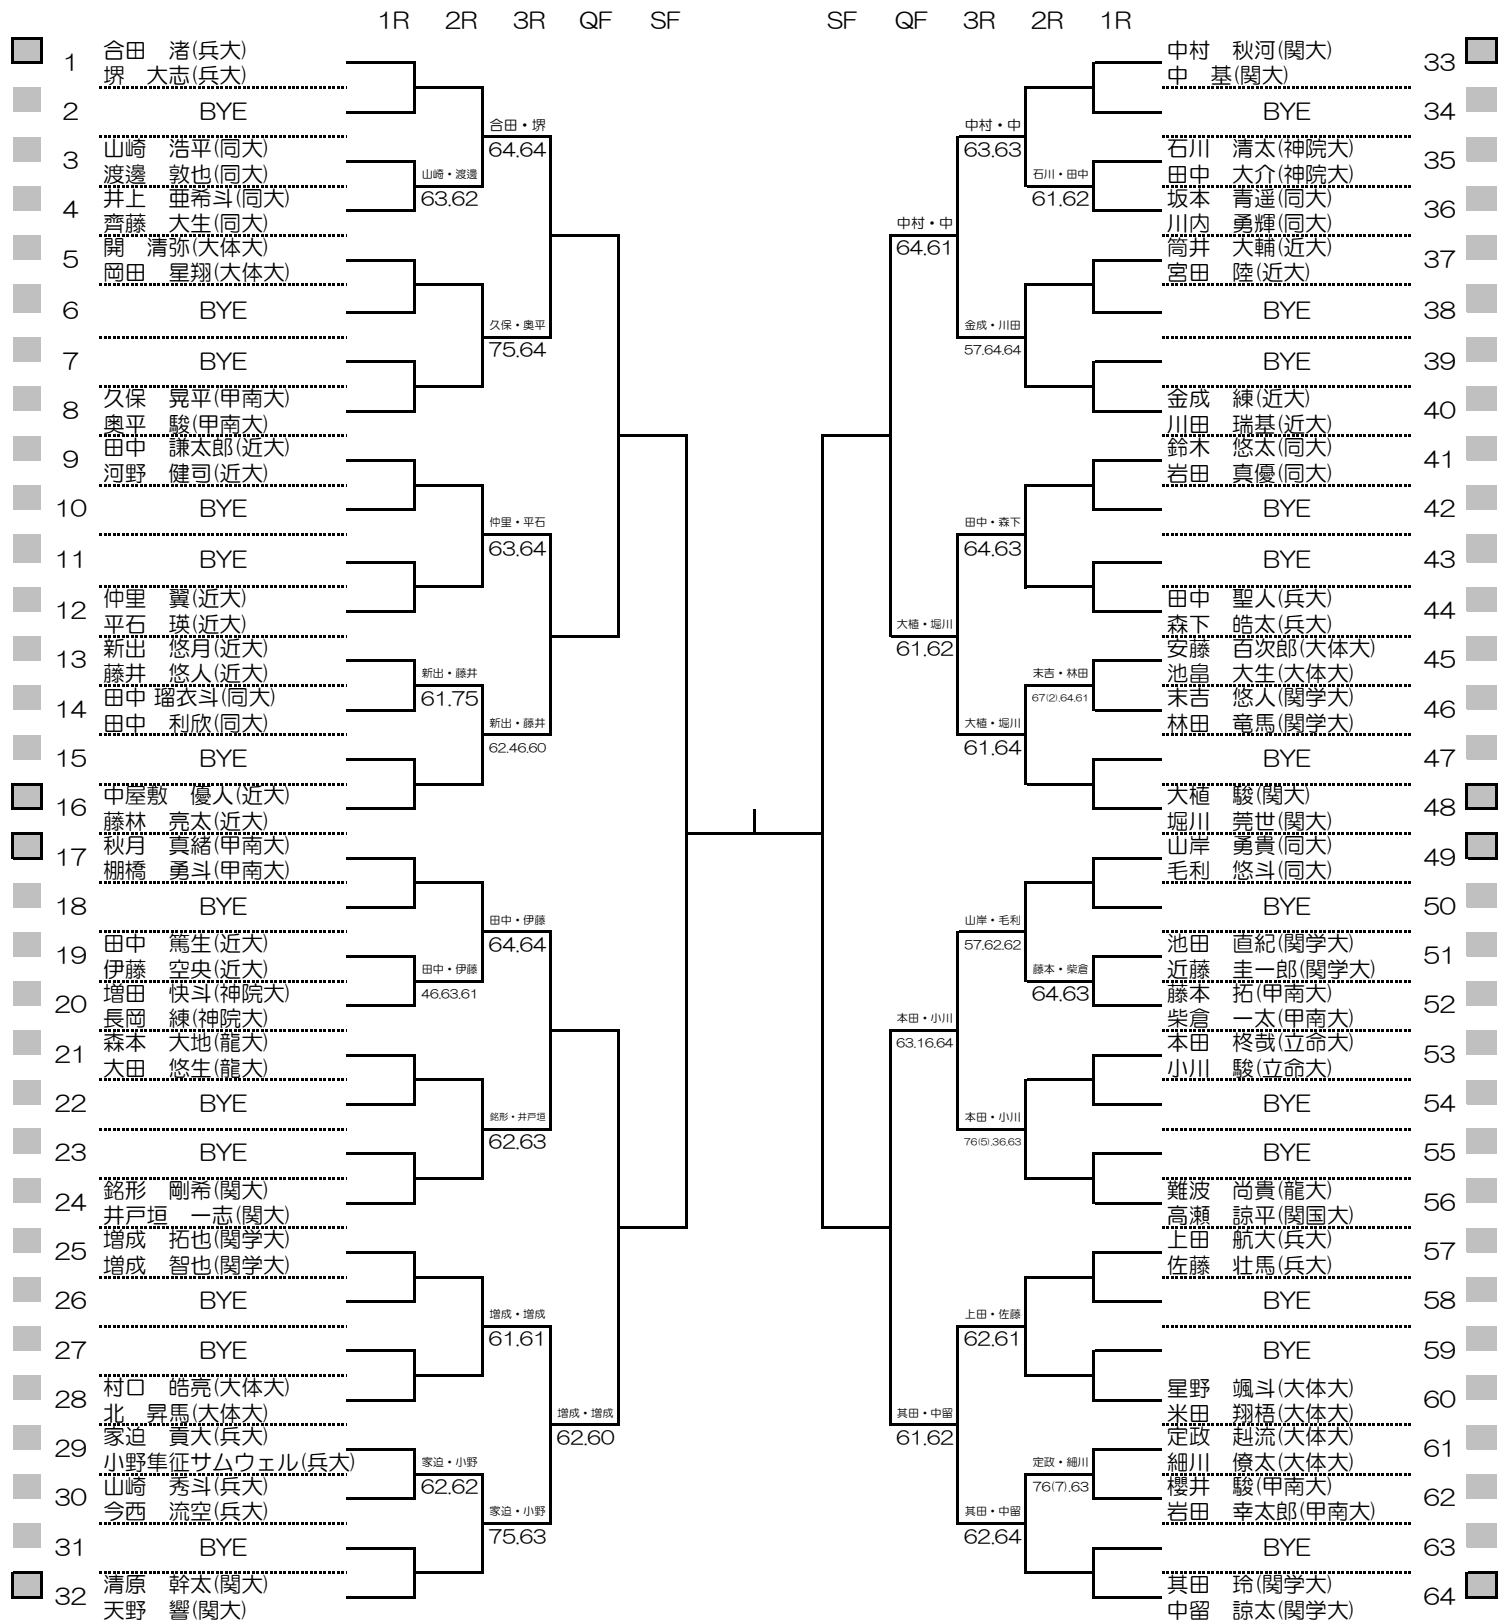

2021年度関西学生新進テニストーナメント

MEN'S MAIN DRAW DOUBLES

2022/3/1~8

万博テニスガーデン