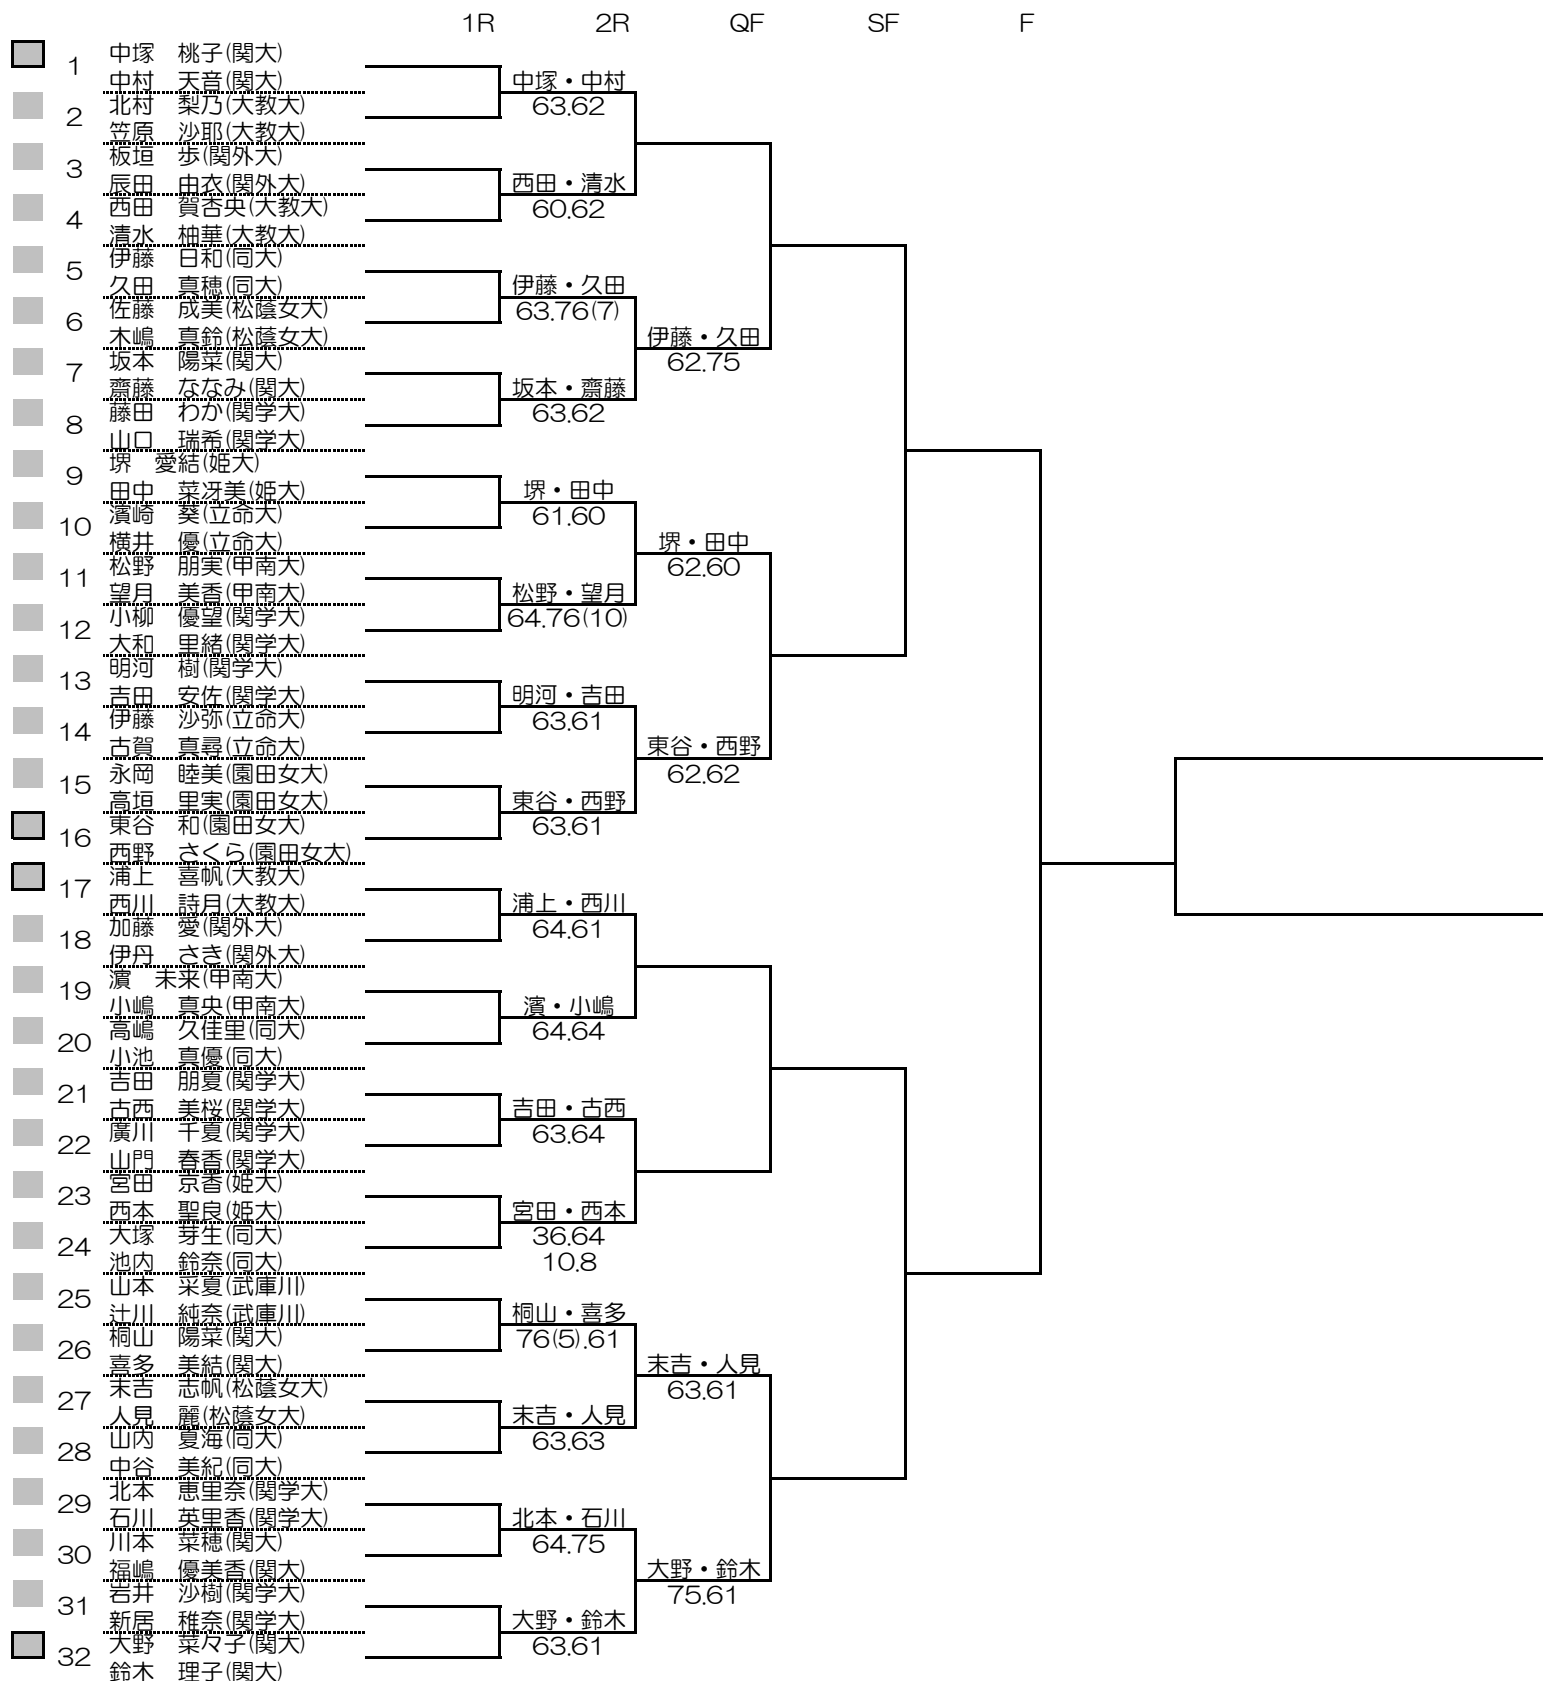

# MEN'S MAIN DRAW DOUBLES

2020/10/26~11/2

ITC韃テニスセンター

# WOMEN'S MAIN DRAW DOUBLES

2020/10/26~11/2