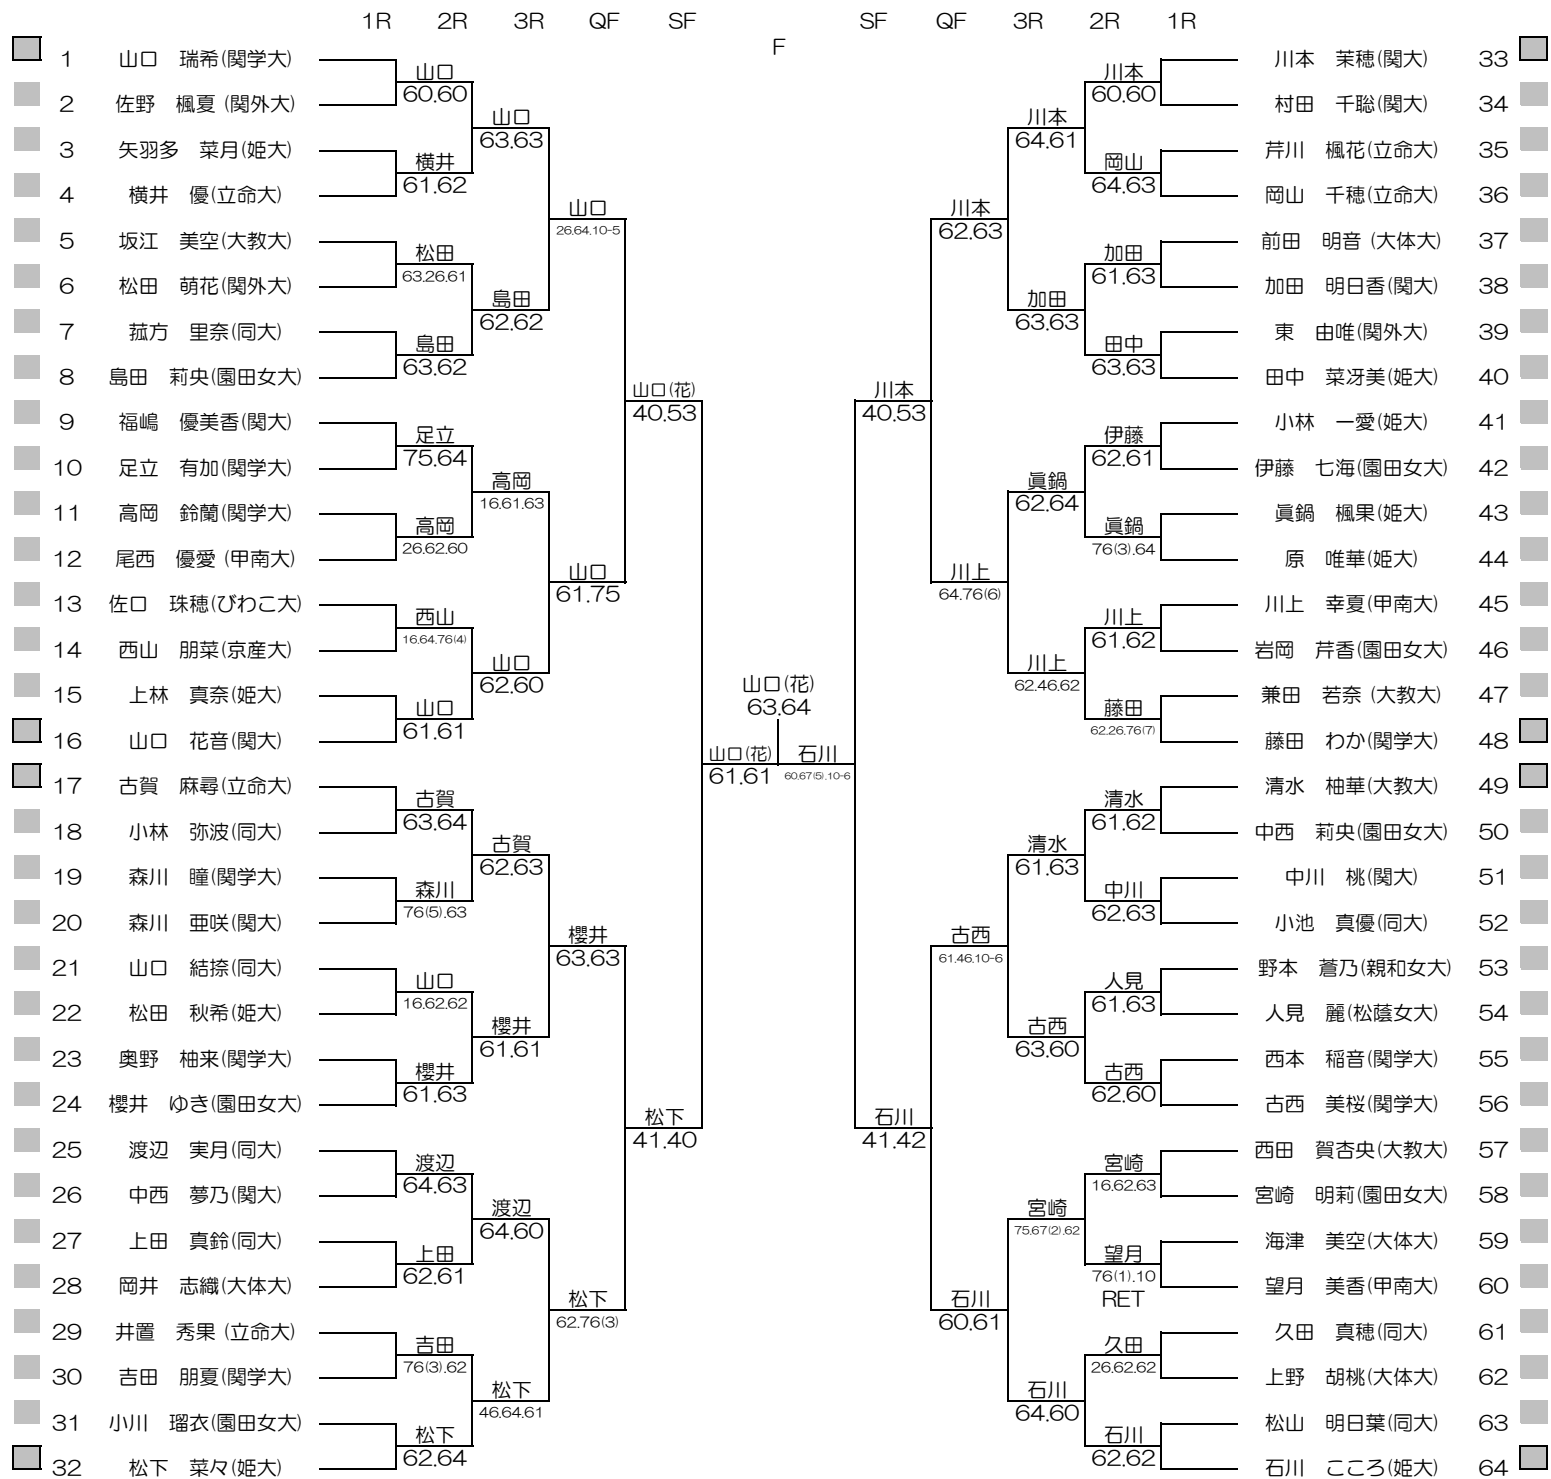

2022年度関西学生テニス選手権大会

WOMEN'S MAIN DRAW SINGLES

2022/7/1~8

ITC 靱テニスセンター