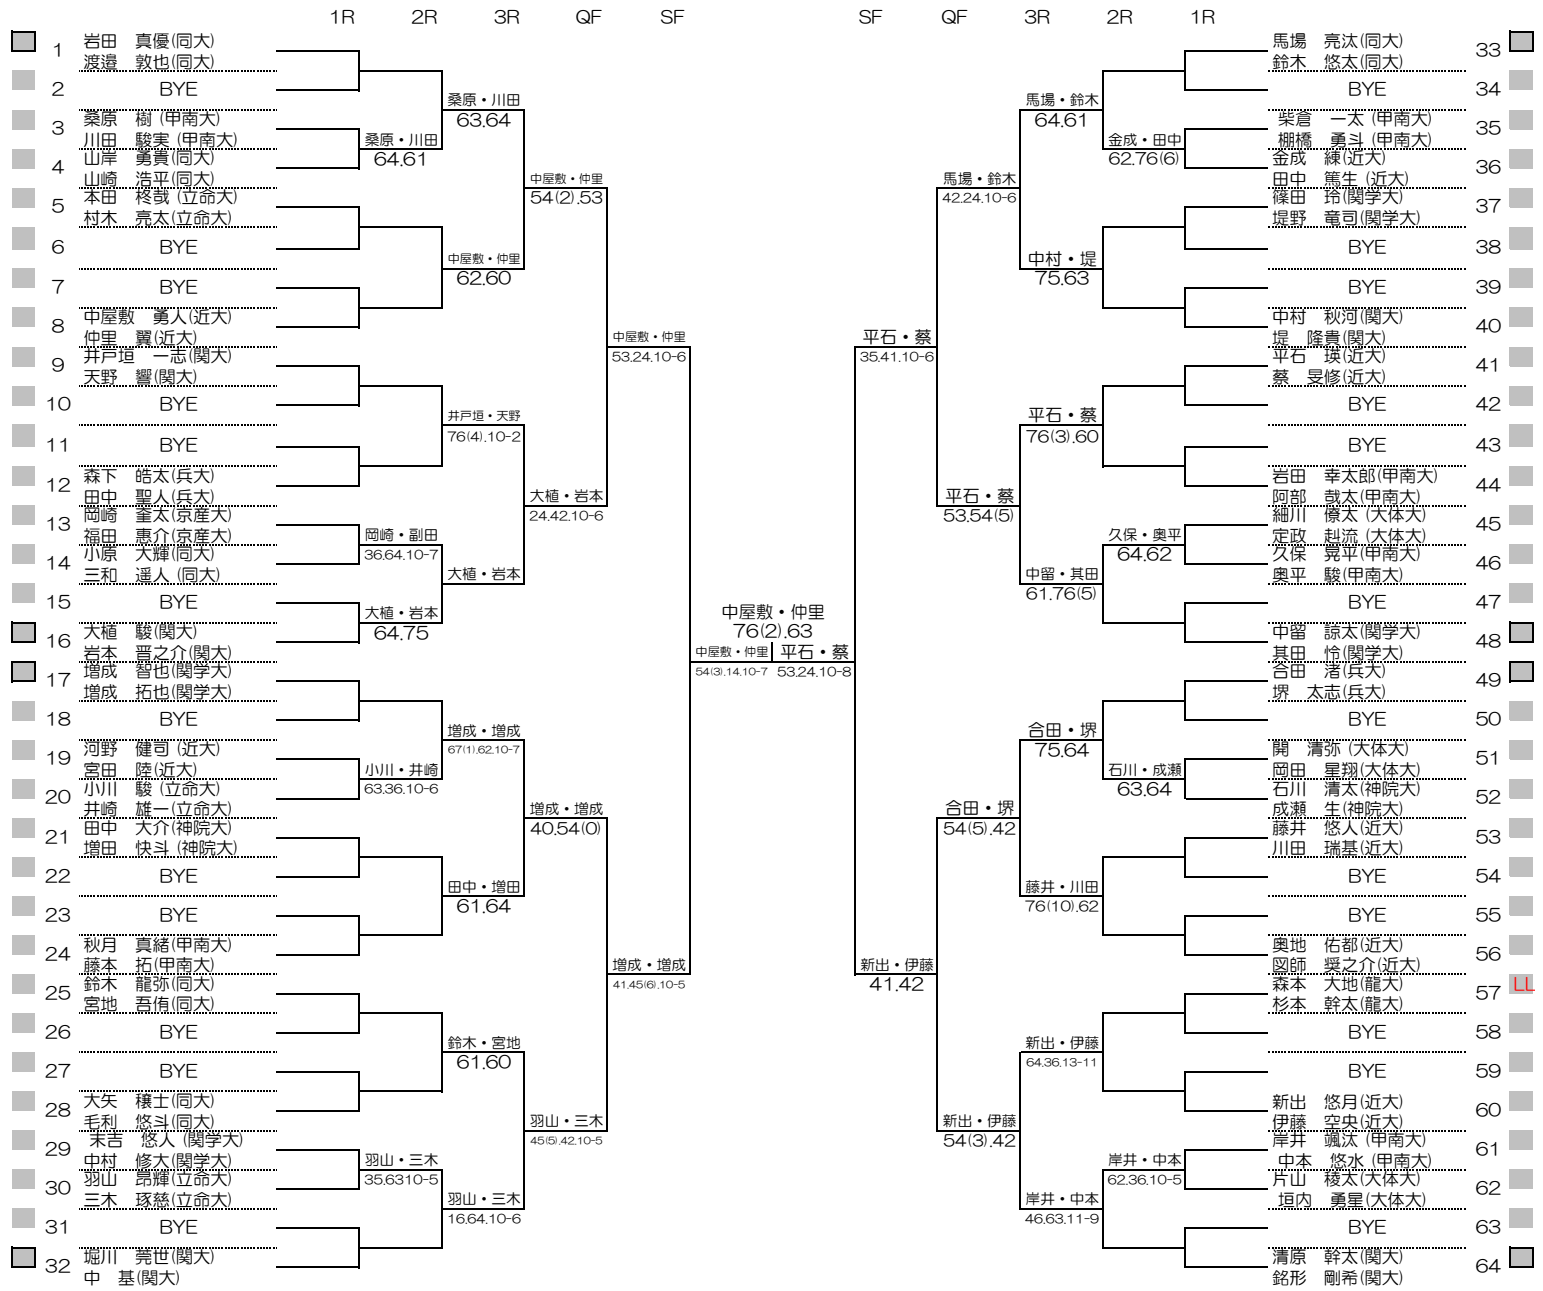

2022年度関西学生テニス選手権大会

MEN'S MAIN DRAW DOUBLES

2022/7/1~8

ITC鞆テニスセンター

2022年度関西学生テニス選手権大会

WOMEN'S MAIN DRAW DOUBLES

2022/7/1~8

ITC 靱テニスセンター

		1R	2R	QF	SF	F
1	宮崎 明莉(園田女大)		宮崎・島田			
2	島田 莉央(園田女大)		62.62			
3	渡邊 来夢(関学大)		宮崎・島田			
4	西本 稲音(関学大)		森田・奥野			
5	森田 彩来(関学大)		63.76(5)			
6	奥野 柚来(関学大)		小池・渡辺			
7	前田 明音(大体大)		63.64			
8	海津 美空(大体大)		福居・山口			
9	古賀 麻尋(立命大)		福居・山口			
10	芹川 楓花(立命大)		40.42			
11	小池 真優(同大)		福居・山口			
12	渡辺 実月(同大)		04.54(1).10-8			
13	佐藤 葉菜(園田女大)		福居・山口			
14	中西 莉央(園田女大)		62.62			
15	福居 詩織(関学大)		福居・山口			
16	山口 瑞希(関学大)		福居・山口			
17	清水 柚華(大教大)		42.40			
18	西田 賀杏央(大教大)		清水・西田			
19	藤原 加那(甲南大)		64.62			
20	井上 美月(甲南大)		清水・西田			
21	石川 こころ(姫大)		42.54(5)			
22	上林 真奈(姫大)		石川・上林			
23	人見 麗(松蔭女大)		64.64			
24	武本 萌衣(松蔭女大)		清水・西田			
25	横井 優(立命大)		24.41.10-5			
26	岡山 千穂(立命大)		横井・岡山			
27	松田 萌花(関外大)		62.76(5)			
28	佐野 楓凛(関外大)		横井・岡山			
29	上田 真鈴(同大)		42.42			
30	尾山 凛花(同大)		上田・尾山			
31	久田 真穂(同大)		76(4).64			
32	山口 結捺(同大)		森川・山口			
33	定立 有加(関学大)		63.63			
34	吉田 朋夏(関学大)		足立・吉田			
35	川上 陽捺(松蔭女大)		61.60			
36	中村 姫乃(松蔭女大)		足立・吉田			
37	中西 夢乃(関大)		35.42.10-8			
38	中川 桃(関大)		中西・中川			
39	小川 瑠衣(園田女大)		75.63			
40	岩岡 芹香(園田女大)		足立・吉田			
41	升崎 月乃(武庫川)		42.RET			
42	長沼 利沙(武庫川)		松山・菰方			
43	松山 明日葉(同大)		63.36.10-5			
44	菰方 果奈(同大)		高岡・堀江			
45	松下 菜々(姫大)		53.53			
46	田中 菜冴美(姫大)		高岡・堀江			
47	高岡 鈴蘭(関学大)		64.62			
48	堀江 ちひろ(関学大)		森川・山口			
49	古西 美桜(関学大)		54(1).41			
50	藤田 わか(関学大)		古西・藤田			
51	安本 華音(甲南大)		61.26.10-4			
52	川上 幸夏(甲南大)		古西・藤田			
53	松野 朋美(甲南大)		41.40			
54	松野 望月(甲南大)		松野・望月			
55	加藤 智奈(大体大)		75.60			
56	福本 有杏(大体大)		森川・山口			
57	伊藤 七海(園田女大)		53.40			
58	櫻井 ゆき(園田女大)		福嶋・川本			
59	福嶋 優美香(関大)		63.64			
60	川本 茉穂(関大)		森川・山口			
61	内匠 絵葉(関学大)		14.54(7).10-7			
62	森川 瞳(関学大)		森川・山口			
63	森川 亜咲(関大)		63.61			
64	山口 花音(関大)