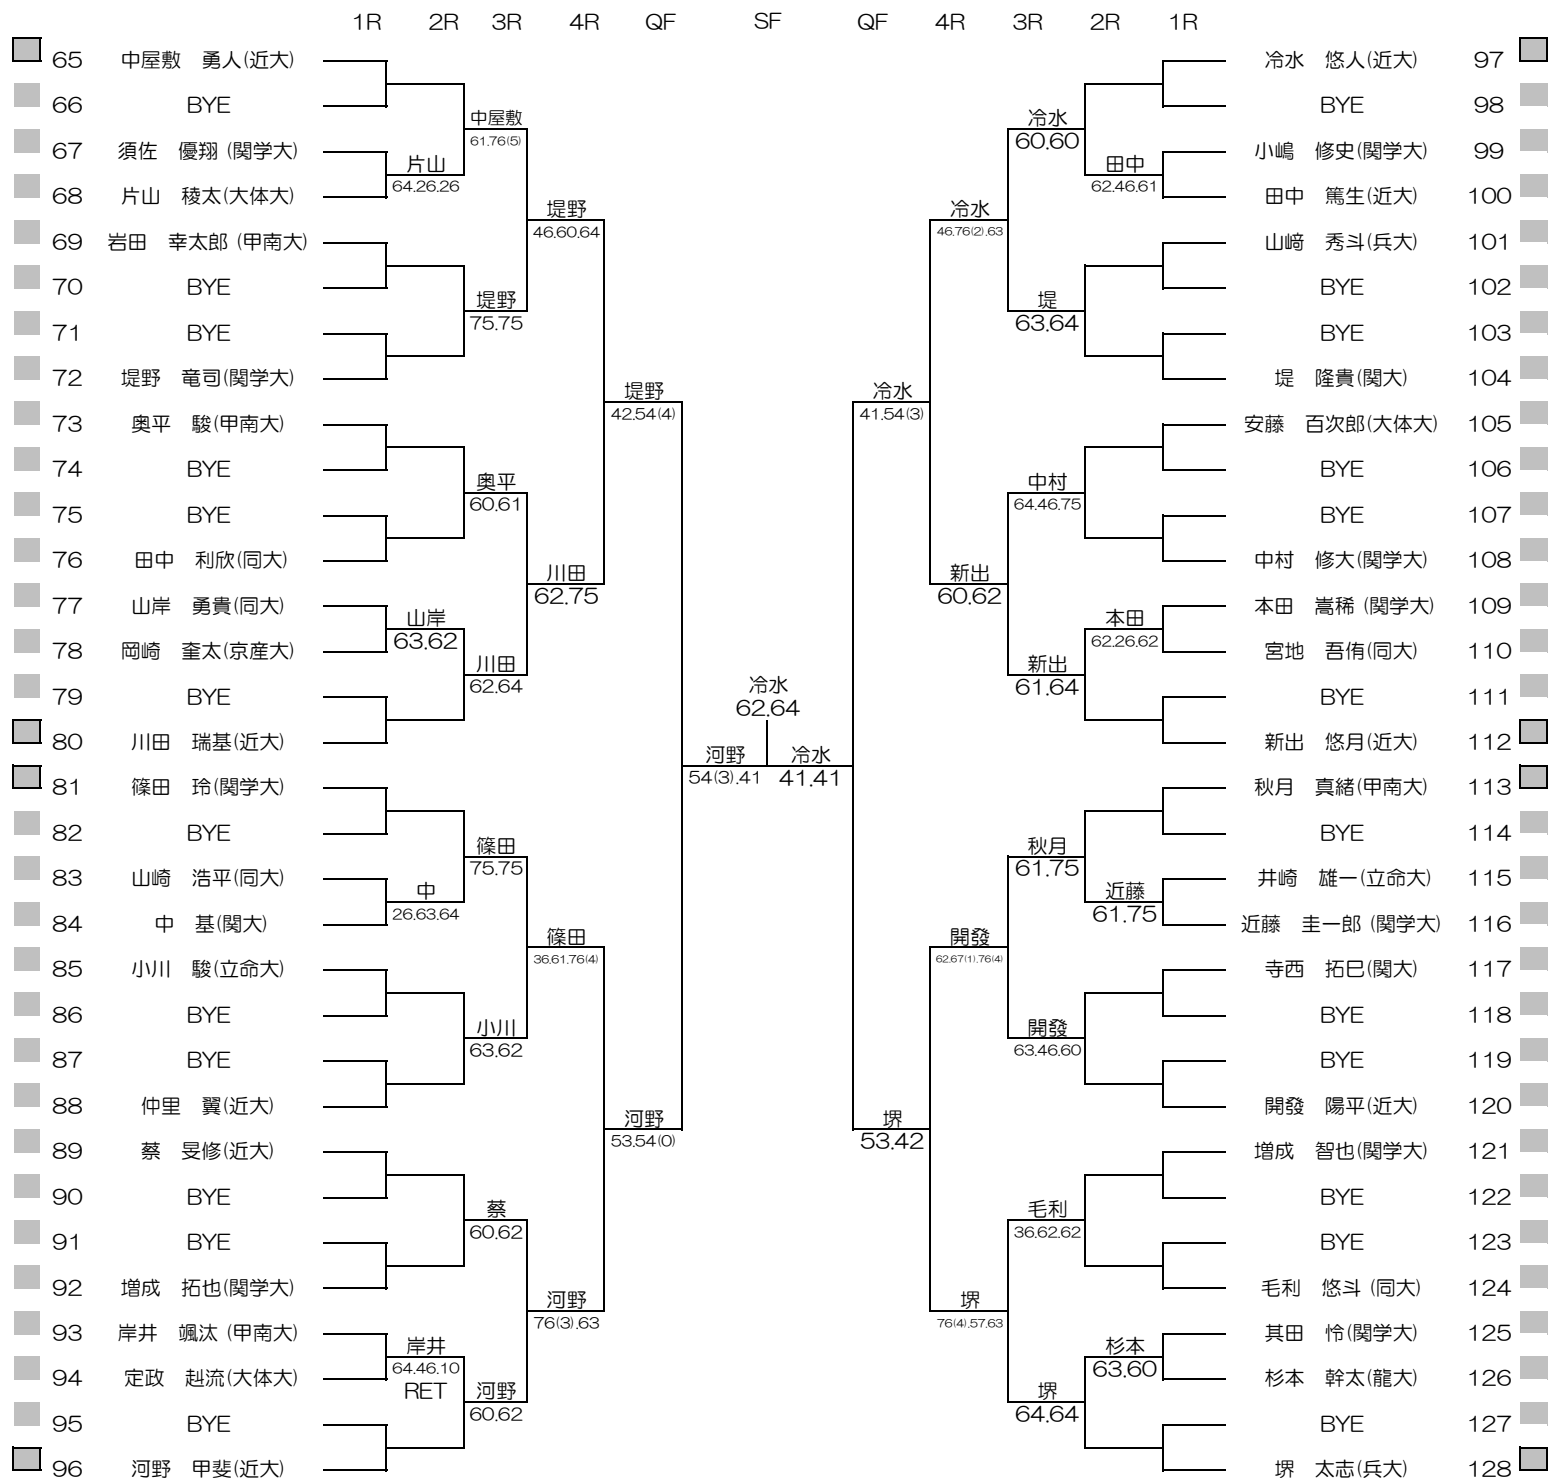

2022年度関西学生テニス選手権大会

MEN'S MAIN DRAW SINGLES NO.2

2022/7/1~8

ITC 靱テニスセンター